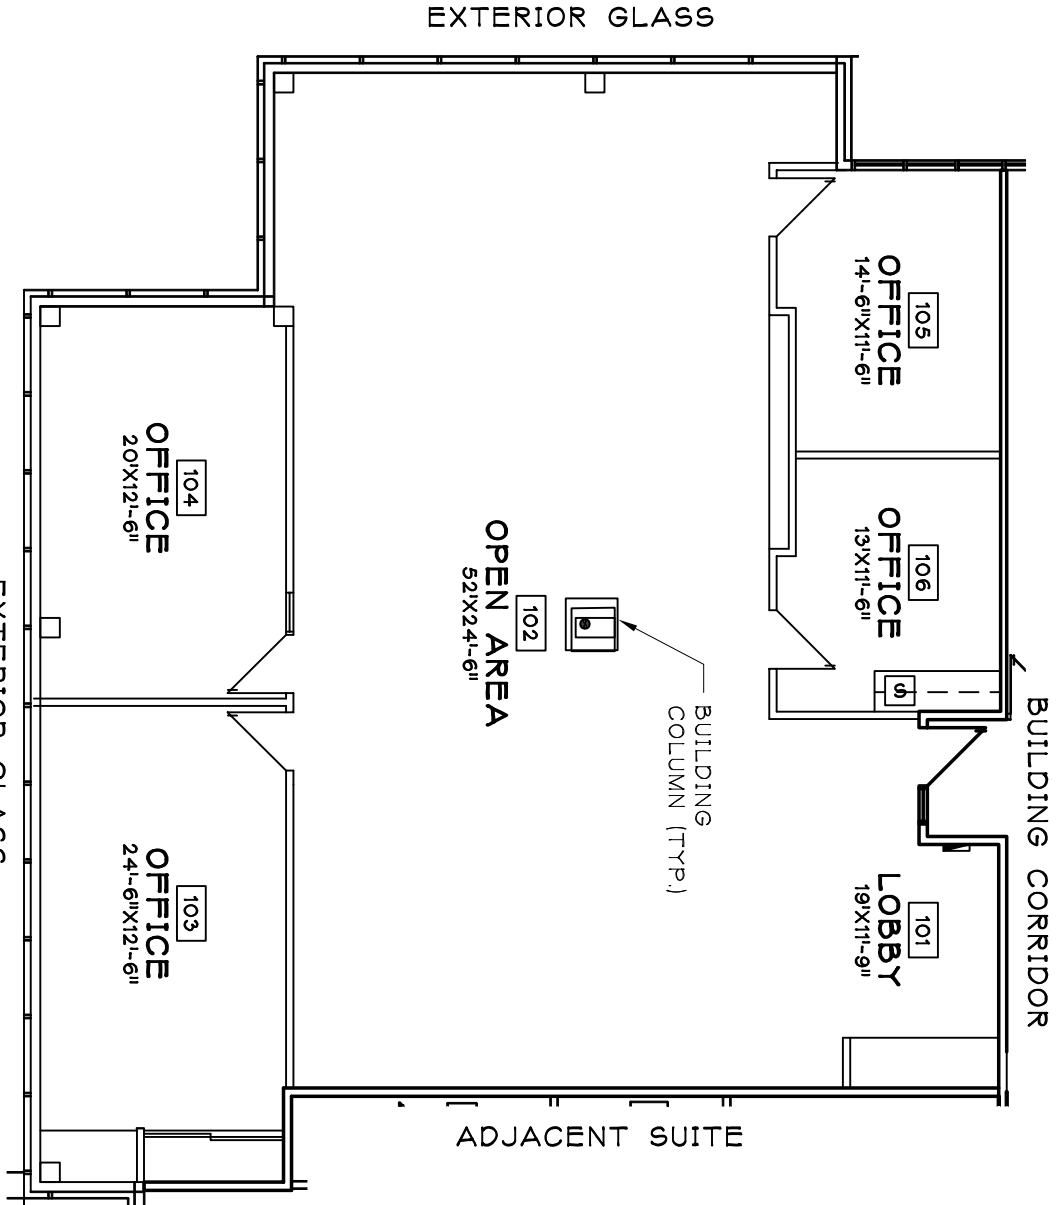

KEY PLAN  
NOT TO SCALE

**T** TRANSWESTERN

EXISTING CONDITIONS  
**SUITE 170**  
OAK HOLLOW GATEWAY  
24800 DENSO DRIVE  
SOUTHFIELD, MI 48033

2,922 RSF

2-5-09

NOT TO SCALE

**DAVIS & DAVIS**  
INTERIOR DESIGN, LLC