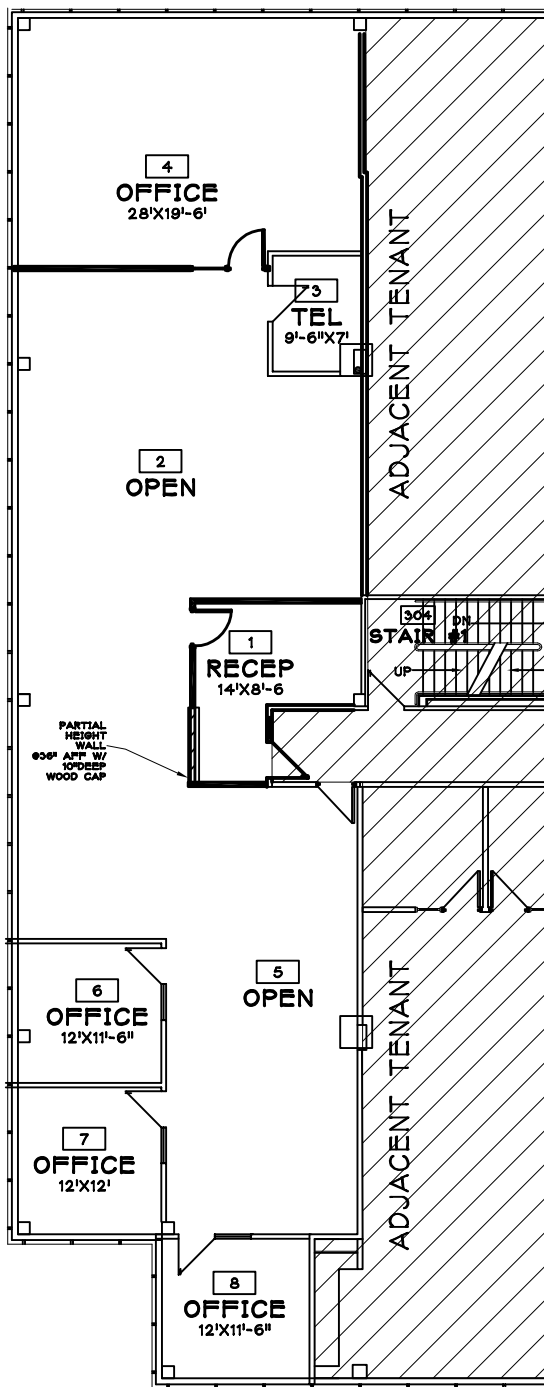

EXTERIOR GLASS

EXTERIOR GLASS

KEY PLAN
NOT TO SCALE

EXISTING CONDITIONS
SUITE 340

OAK HOLLOW GATEWAY
OAKHOLLOW BUSINESS PARK
SOUTHFIELD, MI 4803

3,456 RSF
7-8-08

NOT TO SCALE

DAVIS & DAVIS
INTERIOR DESIGN, LLC